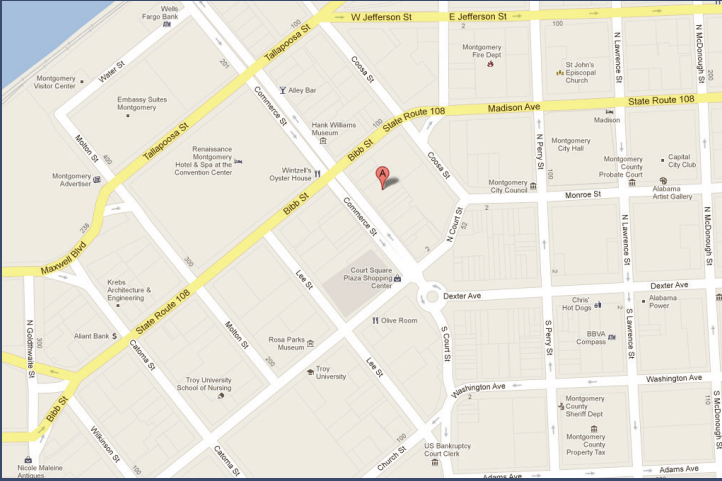

DIRECTIONS TO
INTEGRATED COMPUTER SOLUTIONS, INC.

Integrated Computer Solutions is located at 60 Commerce Street, Suite 1100, in downtown Montgomery, Alabama.

**Directions from Interstate 65
 Montgomery, AL**

- From I-65 S from Birmingham, take exit 172 Herron St.
- Turn left onto Herron Street back over I-65. Remain in middle lane.
- Herron St turns slightly left and becomes Bibb St (about 1 mile.)
- Parking deck entrance will be on your right after crossing Commerce Street.

**Directions from Interstate 85
 Montgomery, AL**

- I-85 S towards Montgomery
- Take last exit on I-85 S and merge onto I-65 N toward Birmingham.
- Stay to the right, and take the first exit 172 for Herron St.
- Remain in the middle lane (second from right) and turn right onto Herron St.
- Herron St turns slightly left and becomes Bibb St (about 1 mile.)
- Parking deck entrance will be on your right after crossing Commerce Street.

Parking is located at the rear of the building near the corner of Bibb and Coosa Streets. The entry faces Bibb Street. The visitor's parking section is the first entrance into the garage.